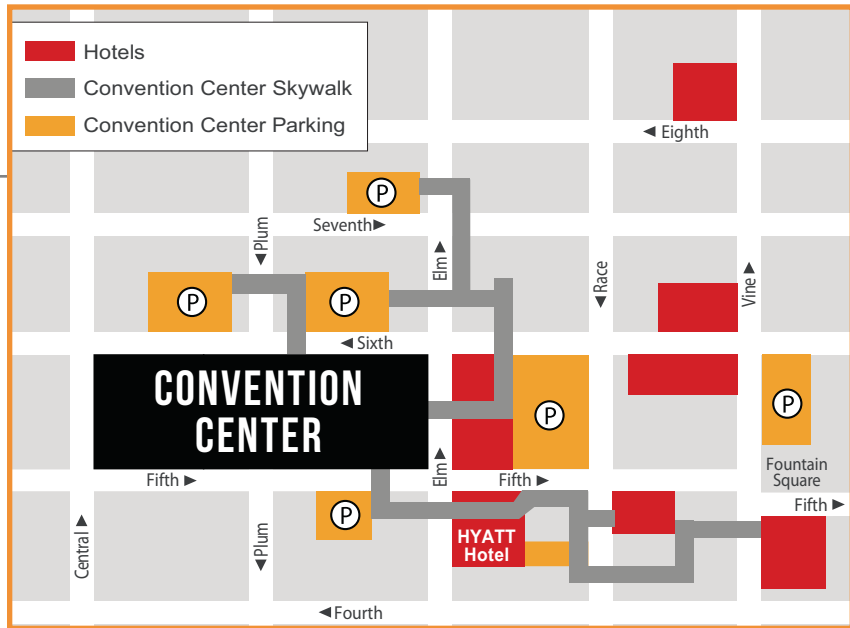

KOI CAVALCADE TRAINING EXPO

***** PLAN TO ARRIVE 30 MINUTES BEFORE YOUR SCHEDULED CLASS *****
TO LEAVE TIME FOR PARKING, REGISTRATION, AND FINDING YOUR CLASSROOM!

DUKE ENERGY CONVENTION CENTER MAP / PARKING

DUKE ENERGY CENTER

525 Elm Street
Cincinnati, Ohio 45202
(513) 419-7300
www.dukeenergycenter.com